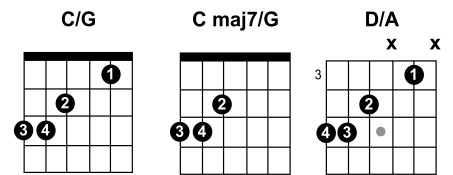

# American Dreaming – Dead Can Dance

07:25:55 AM 12/10/21

Key: Notes: Note: For the verses, take the C/G shape and then slide it up two frets, to form the D/A shape. Repeat this over and over throughout the song.  
For the Chorus do the reverse. D/A = Dadd4add9/A

[Intro]  
C/G Cmaj7/G D Dsus4

[Verse 1]  
C/G Cmaj7/G D/A  
**I need my conscience to keep watch over me**  
C/G Cmaj7/G D/A  
**To protect me from myself**  
C/G Cmaj7/G D/A  
**So I can wear honesty like a crown on my head**  
C/G Cmaj7/G D/A  
**When I walk into the promised land**  
C/G Cmaj7/G D/A  
**We've been too long American dreaming**  
C/G Cmaj7/G D/A  
**I think we've all lost the way**  
C/G Cmaj7/G D/A  
**For-lon som-nambulistic**  
C/G Cmaj7/G D/A  
**maniacal in the dark**

[Verse 2]  
C/G Cmaj7/G D/A  
**I'm in love with an American girl**  
C/G Cmaj7/G D/A  
**Well she's my best friend**  
C/G Cmaj7/G D/A  
**I love her surreptitious smile**  
C/G Cmaj7/G D/A  
**That hides the pain within her**

[Chorus]  
D/A Cmaj7/G C/G Cmaj7/G C/G  
**Yea-- on a lea the rising wind blows**  
D/A Cmaj7/G C/G Cmaj7/G C/G  
**Fea-- on a lea the rising wind blows How long How long?**

[Solo]  
C/G Cmaj7/G D/A

[Verse 4]  
C/G Cmaj7/G D/A  
**Fear long in the grounds of allegian-**  
C/G Cmaj7/G D/A  
**ces we left behind**  
C/G Cmaj7/G D/A  
**Turn - ban by the foot of the doorway**  
C/G Cmaj7/G D/A  
**Never lost and found**  
C/G Cmaj7/G D/A  
**We've been too long American dreaming**  
C/G Cmaj7/G D/A  
**I think we've all lost the heart**  
C/G Cmaj7/G D/A  
**Fear long som-nambulistic**  
C/G Cmaj7/G D/A  
**maniacal in the dark**